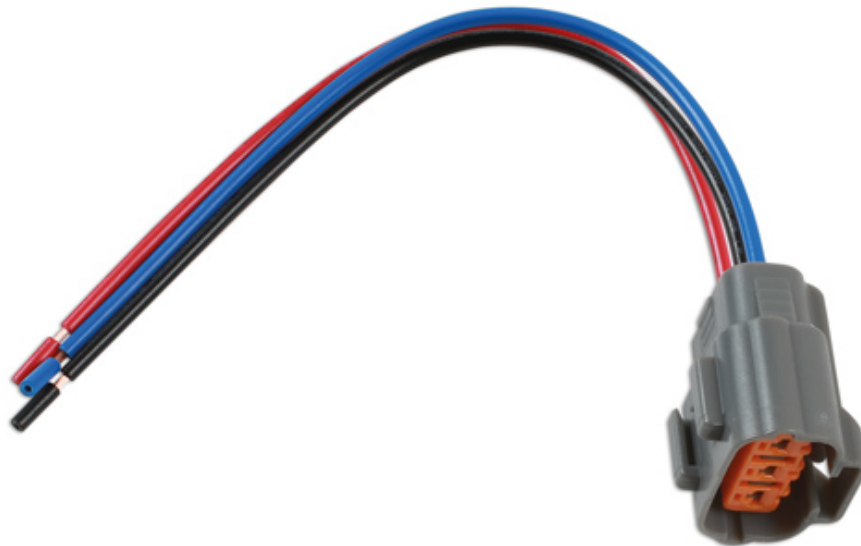

## Wiring Repair Harness 3 Pin Connector 1pc

### Additional Information

- Connector ignition coil plug - Suzuki, GM.
- Kit contains: 1 x 3 pin connector.
- Wire Length 15cm.
- Wire size 0.75mm<sup>2</sup>.
- Included in assorted connector & harness repair kit, Part No. 37340.